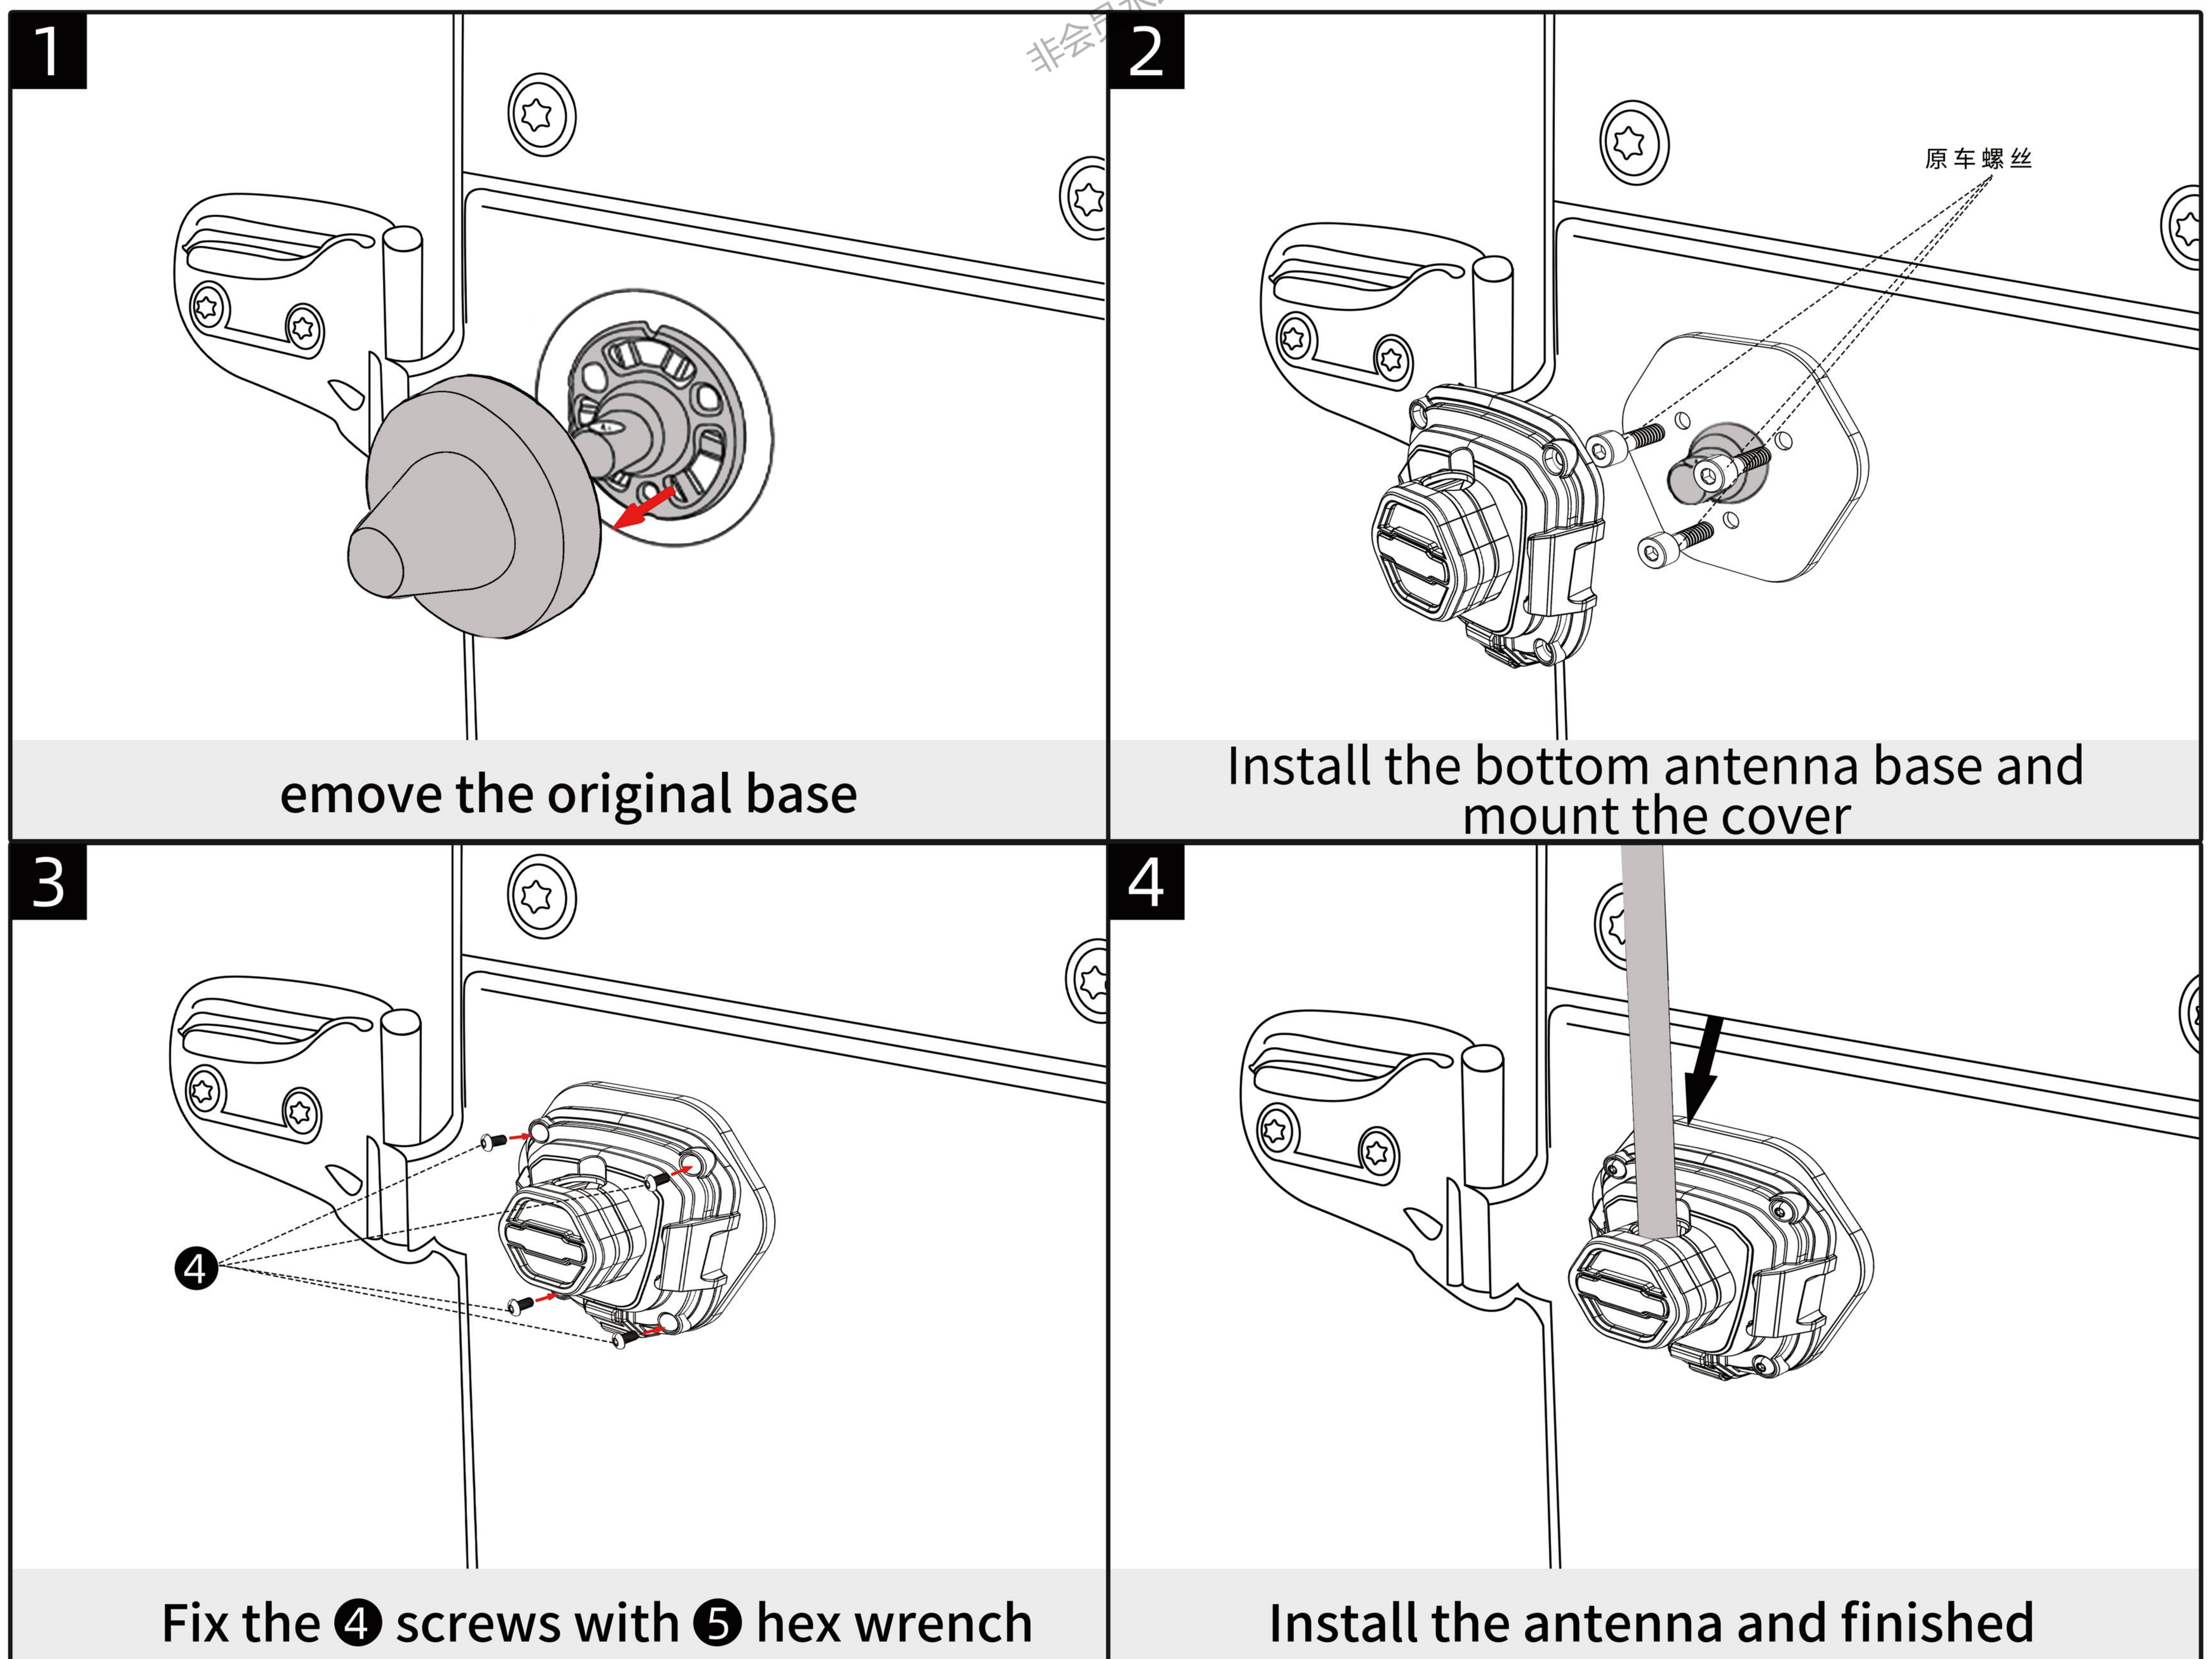

ARK ANTENNA BASE COVER INSTALLATION INSTRUCTION

Product Description

Pack List	
1	the bottom antenna base
2	the cover
3	spare tempered glass
4	m3x8 Round head hexagon socket screws
5	hex wrench

Installation Steps