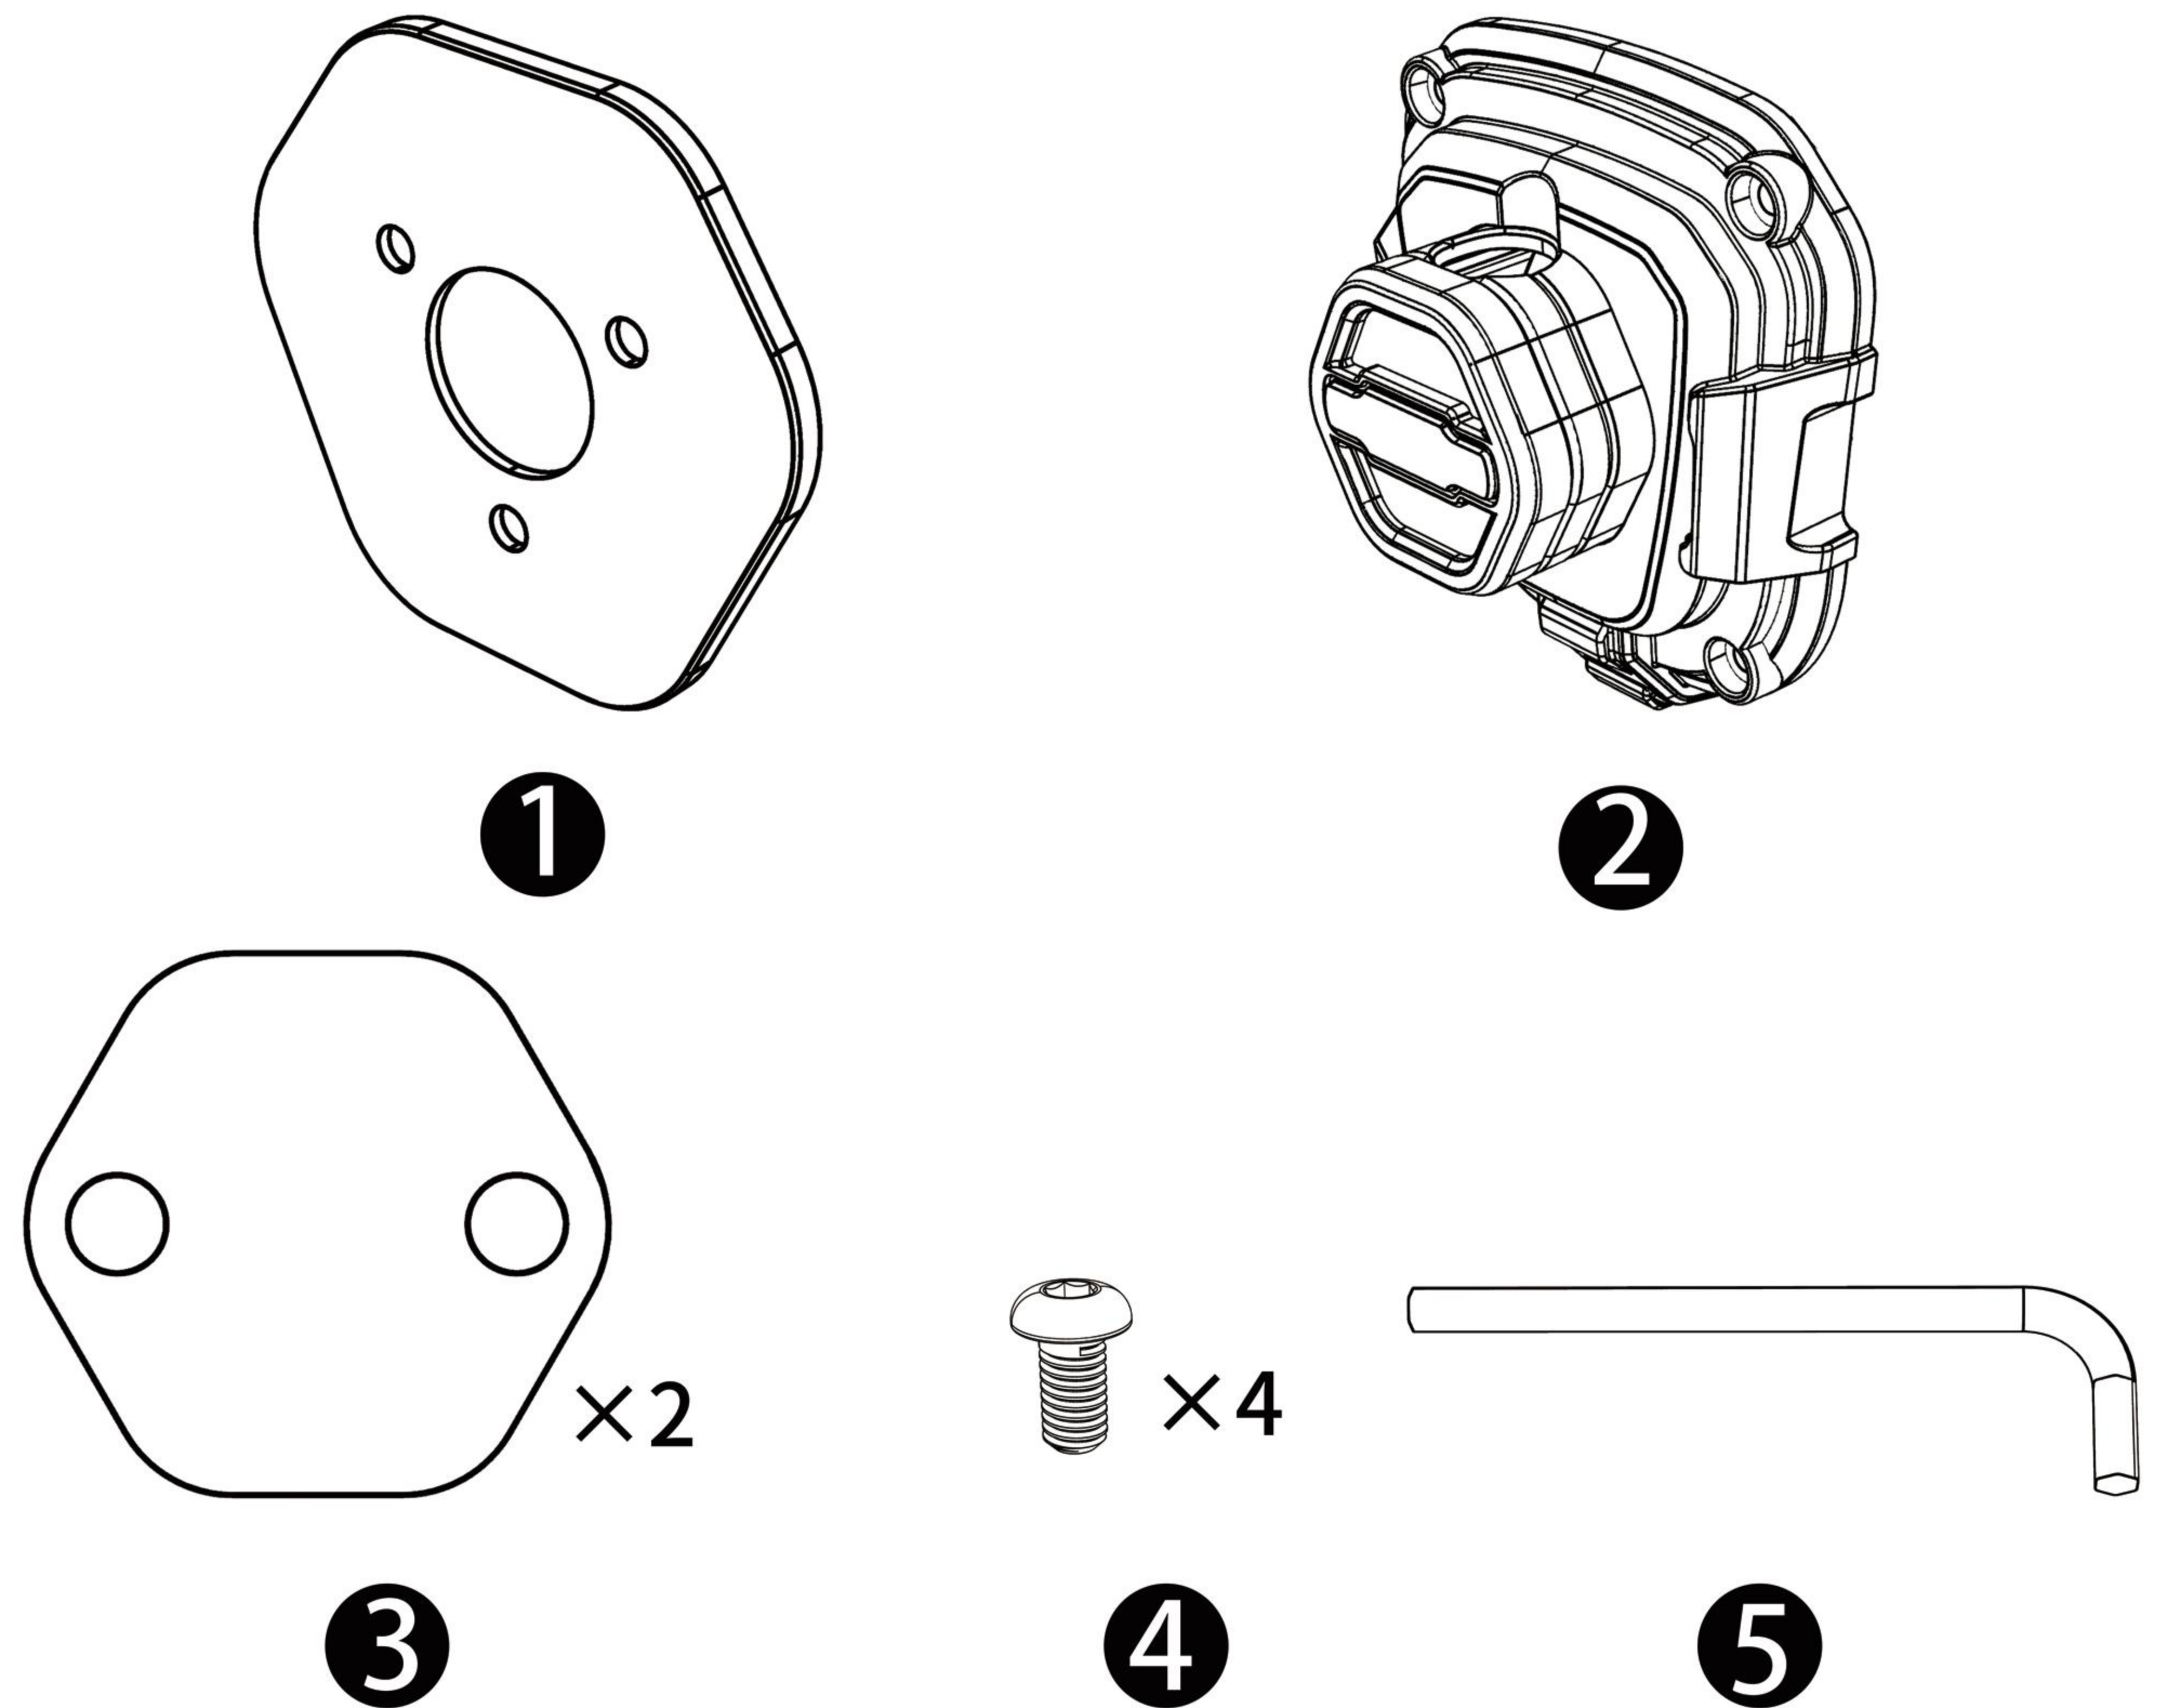

ARK ANTENNA BASE COVER INSTALLATION INSTRUCTION

Product Description

Pack List	
1	the bottom antenna base
2	the cover
3	spare tempered glass
4	m3x8 Round head hexagon socket screws
5	hex wrench

Installation Steps